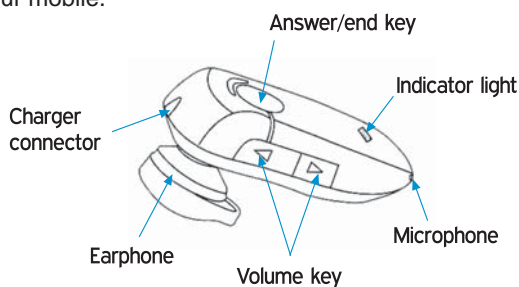

## Main Features:

- Stylish design and best quality mould and finishing.
- Compliant with NOKIA charger.
- Crystal clear and high quality voice for both talking party, noise cancellation. No echo, because we use „CSR“ chips from USA, and all „TDK“ parts from Japan as well as our goods and reasonable design for both PCB board and Plastic Mould.
- Automatic connecting function: if the link disconnects,
- For nstance,you turn off the headset, then when you turn on it, the headset will automatically establish the link with your mobile.

- Saving power function: if at lost pairing situation more than 20 minutes, the headset will turn off automatically to save power.
- Voice-dialing, re-dialing, refusal of incoming call function.
- Talking time: 4 hours; Standby time: 200 hours.
- CE and FCC approval available.
- Removable ear-hook fits either ear.
- Fashionable and stylish design.
- Compatible with various Bluetooth enabled devices such as mobile phones, PDAs and Laptops.
- Friendly user's interface.
- Noise suppression, echo elimination and duplex sound for crystal clear quality calls.

## Technical Specifications:

- Bluetooth Version: V2.0+EDR
- Operation Range: up to 10 meters (33 feet)
- Frequency: 2.4GHZ-2.480GHZ ISM Band
- Connection: Point to Point
- Dimension: L42mm, W18mm, H11mm
- Weight: 9g
- Battery: 3.7V Rechargeable Li-polymer battery
- Talk Time: up to 4 hours
- Stand by Time: up to 200 hours
- Operating Temperature: -10°C~+45°C
- Certificate: CE ,FCC, RoHS
- Headset Passkey: 0000